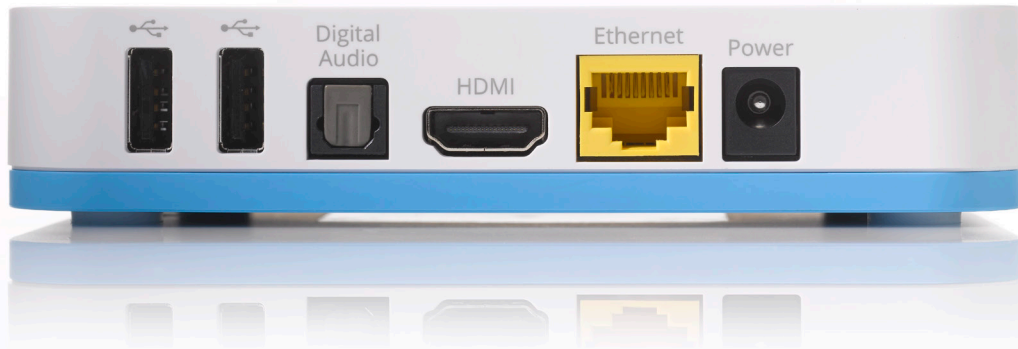

TECHNICAL SPECIFICATIONS

HARDWARE

Connectivity:	Internal Wi-Fi 802.11ac 2X2 Dual-Band (2.4 GHz and 5.0 GHz)
Memory:	2 GB DDR and 8 GB Flash Memory
Resolution:	4Kp60 max decode and video resolution
Infrared Lens:	Front-facing
Indicator:	Front-facing LED
Bluetooth®:	Yes
Infrared:	Yes

SOFTWARE

Video Compression:	MPEG2, MPEG4, HEVC, VP9 decode
Audio Codec:	Dolby Digital/Dolby Digital Plus
Wi-Fi Support:	Yes

CONNECTIONS

USB 2.0 Port:	2
HDMI 2.0 / HDCP 2.2 Port:	1
Optical Input:	1
Ethernet Port:	1
Power:	Detachable, single-barrel AC power cord

MECHANICAL

Dimensions (WxHxD):	132 mm x 132 mm x 26 mm
Color:	White and blue
Mounting:	Bottom insets for dual-direction wall mounting